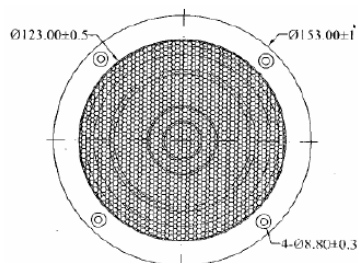

WATERPROOF LOUDSPEAKERS REF. 16001 - 16002

8 ohms Loudspeakers technical specifications:

16001	MIN	NORMAL	MAX		COMMENTS
Speaker type		5.25		inches	Full range
Measurements		154x55		mm	Waterproof IP33
Power		20	40	W	
SPL		85		dB	
Frequency response	95		12.000	Hz	
Impedance		8		Ohms	
Cut-out diameter		115		mm	

16 ohms Loudspeakers technical specifications:

16002	MIN	NORMAL	MAX		COMMENTS
Speaker type		5.25		inches	Full range
Measurements		154x55		mm	Waterproof IP33
Power		20	40	W	
SPL		85		dB	
Frequency response	95		12.000	Hz	
Impedance		16		Ohms	
Cut-out diameter		115		mm	