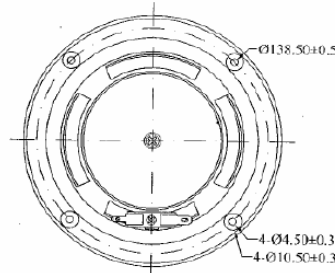

WATERPROOF LOUDSPEAKERS REF. 16001 - 16002

8 ohms Loudspeakers technical specifications:

16001	MIN	NORMAL	MAX		COMMENTS
Speaker type		5.25		inches	Full range
Measurements		154x55		mm	Waterproof IP33
Power		20	40	W	
SPL		85		dB	
Frequency response	95		12.000	Hz	
Impedance		8		Ohms	
Cut-out diameter		115		mm	

16 ohms Loudspeakers technical specifications:

16002	MIN	NORMAL	MAX		COMMENTS
Speaker type		5.25		inches	Full range
Measurements		154x55		mm	Waterproof IP33
Power		20	40	W	
SPL		85		dB	
Frequency response	95		12.000	Hz	
Impedance		16		Ohms	
Cut-out diameter		115		mm	