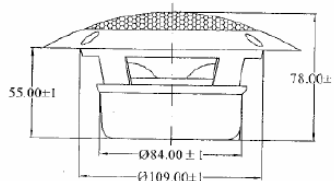

WATERPROOF LOUDSPEAKERS REF. 16001 - 16002

8 ohms Loudspeakers technical specifications:

16001	MIN	NORMAL	MAX		COMMENTS
Speaker type		5.25		inches	Full range
Measurements		154x55		mm	Waterproof IP33
Power		20	40	W	
SPL		85		dB	
Frequency response	95		12.000	Hz	
Impedance		8		Ohms	
Cut-out diameter		115		mm	

16 ohms Loudspeakers technical specifications:

16002	MIN	NORMAL	MAX		COMMENTS
Speaker type		5.25		inches	Full range
Measurements		154x55		mm	Waterproof IP33
Power		20	40	W	
SPL		85		dB	
Frequency response	95		12.000	Hz	
Impedance		16		Ohms	
Cut-out diameter		115		mm	